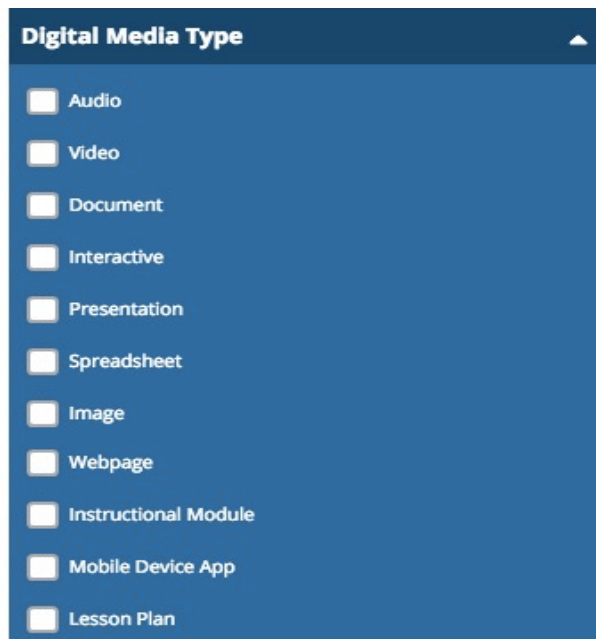

# Teacher Resource Link (TRL)

## Explanation of Media Icons

1. Access the **Teacher Resource Link** by clicking **TRL tile** on the teacher dashboard or the **TRL tab** on the SLDS menu bar.

2. The **Digital Media Type** filter allows you to filter the resource list for one or more specific types of media. Check the box to select the desired media type(s).

3. In **List** view, the **Digital Media Type** is located to the right of the resource using these icons:

Examples:

Note: The **Digital Media Type** will not be displayed in **Grid** view.