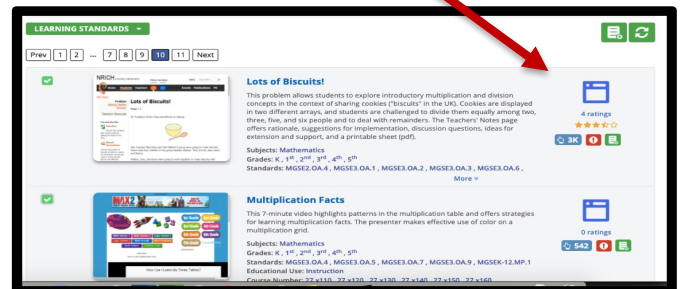

Teacher Resource Link (TRL)

Explanation of Media Icons

1. Access the **Teacher Resource Link** by clicking **TRL tile** on the teacher dashboard or the **TRL tab** on the SLDS menu bar.

2. The **Digital Media Type** filter allows you to filter the resource list for one or more specific types of media. Check the box to select the desired media type(s).

3. In **List** view, the **Digital Media Type** is located to the right of the resource using these icons:

Examples:

Note: The **Digital Media Type** will not be displayed in **Grid** view.