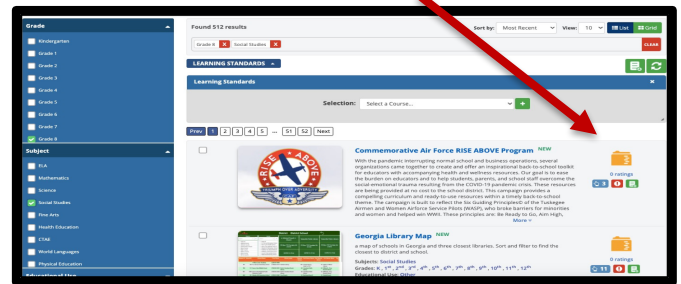

Teacher Resource Link (TRL)

Explanation of Media Icons

1. Access the **Teacher Resource Link** by clicking **TRL tile** on the teacher dashboard or the **TRL tab** on the SLDS menu bar.

2. The **Digital Media Type** filter allows you to filter the resource list for one or more specific types of media. Check the box to select the desired media type(s).

3. In **List** view, the **Digital Media Type** is located to the right of the resource using these icons:

Examples:

Note: The **Digital Media Type** will not be displayed in **Grid** view.