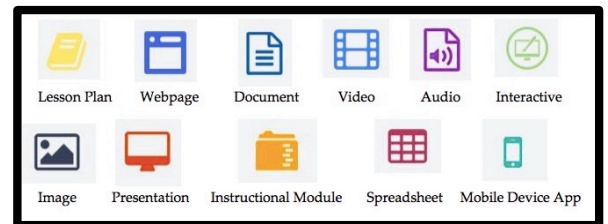

## Explanation of Media Icons

1. Access the **Teacher Resource Link** by clicking **TRL tile** on the teacher dashboard or the **TRL tab** on the SLDS menu bar.

2. The **Digital Media Type** filter allows you to filter the resource list for one or more specific types of media. Check the box to select the desired media type(s).

3. In **List** view, the **Digital Media Type** is located to the right of the resource using these icons:

Examples:

Note: The **Digital Media Type** will not be displayed in **Grid** view.